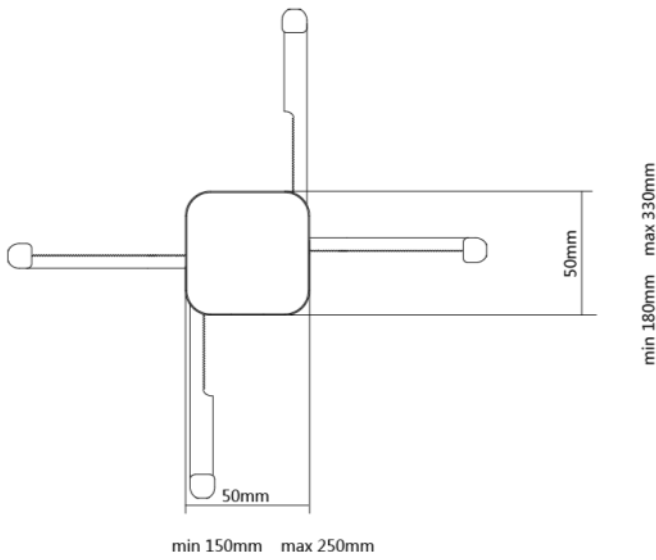

Specifications

◆ Brackets

Dockable four-arm bracket
MAX123-XL