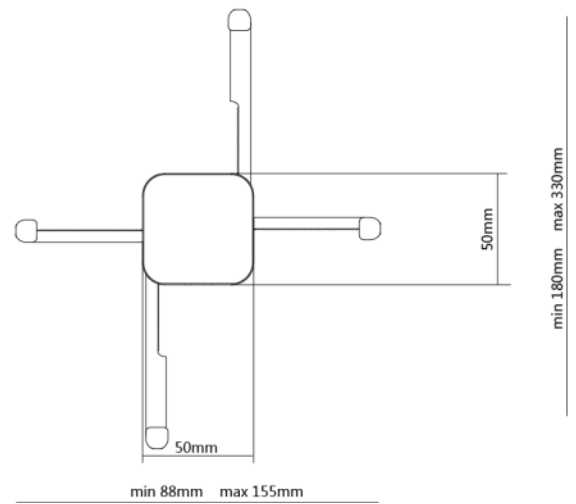

Application Display

Specifications

◆ Security Display Stand

Phone and tablet security display stand  
MAX708

phone and tablet security display stand  
MAX709

◆ Brackets

Dockable four-arm bracket  
MAX123-S

Dockable four-arm bracket  
MAX123-L

## Specifications