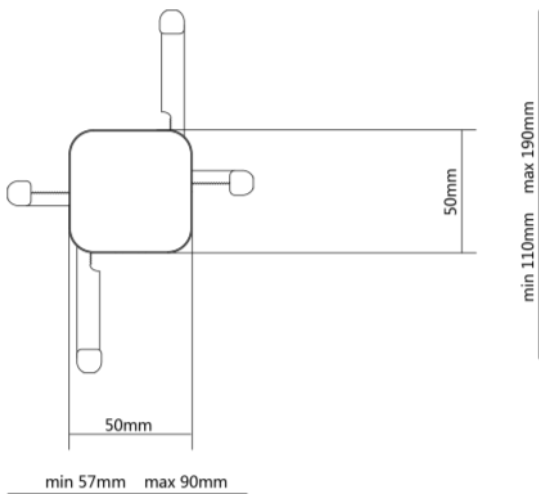

Application Display

Specifications

◆ Security Display Stand

Phone and tablet security display stand  
MAX708

phone and tablet security display stand  
MAX709

◆ Brackets

Dockable four-arm bracket  
MAX123-S

Dockable four-arm bracket  
MAX123-L

## Specifications